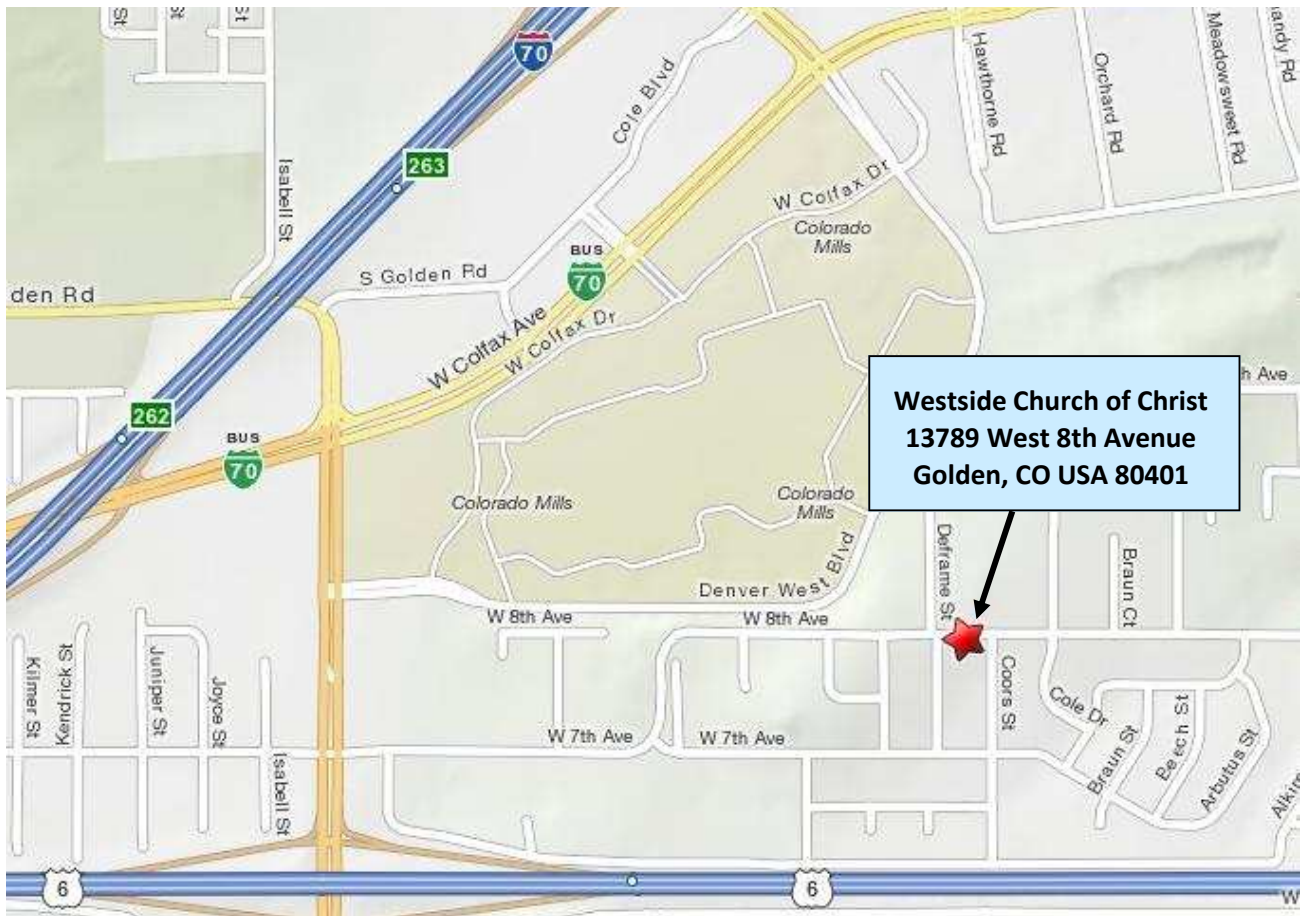

Westside Church of Christ

Welcome!

Our building is located just off of I-70 in Golden, Colorado.

From I-70, exit Colfax Ave (exit 262) and travel east to Indiana St. (Colorado Mills Blvd). Turn right (south) on Indiana to the 2nd light (7th Ave.) and turn left (east). Follow 7th Ave, which turns into 8th Ave, to top of hill. Building is on the left.